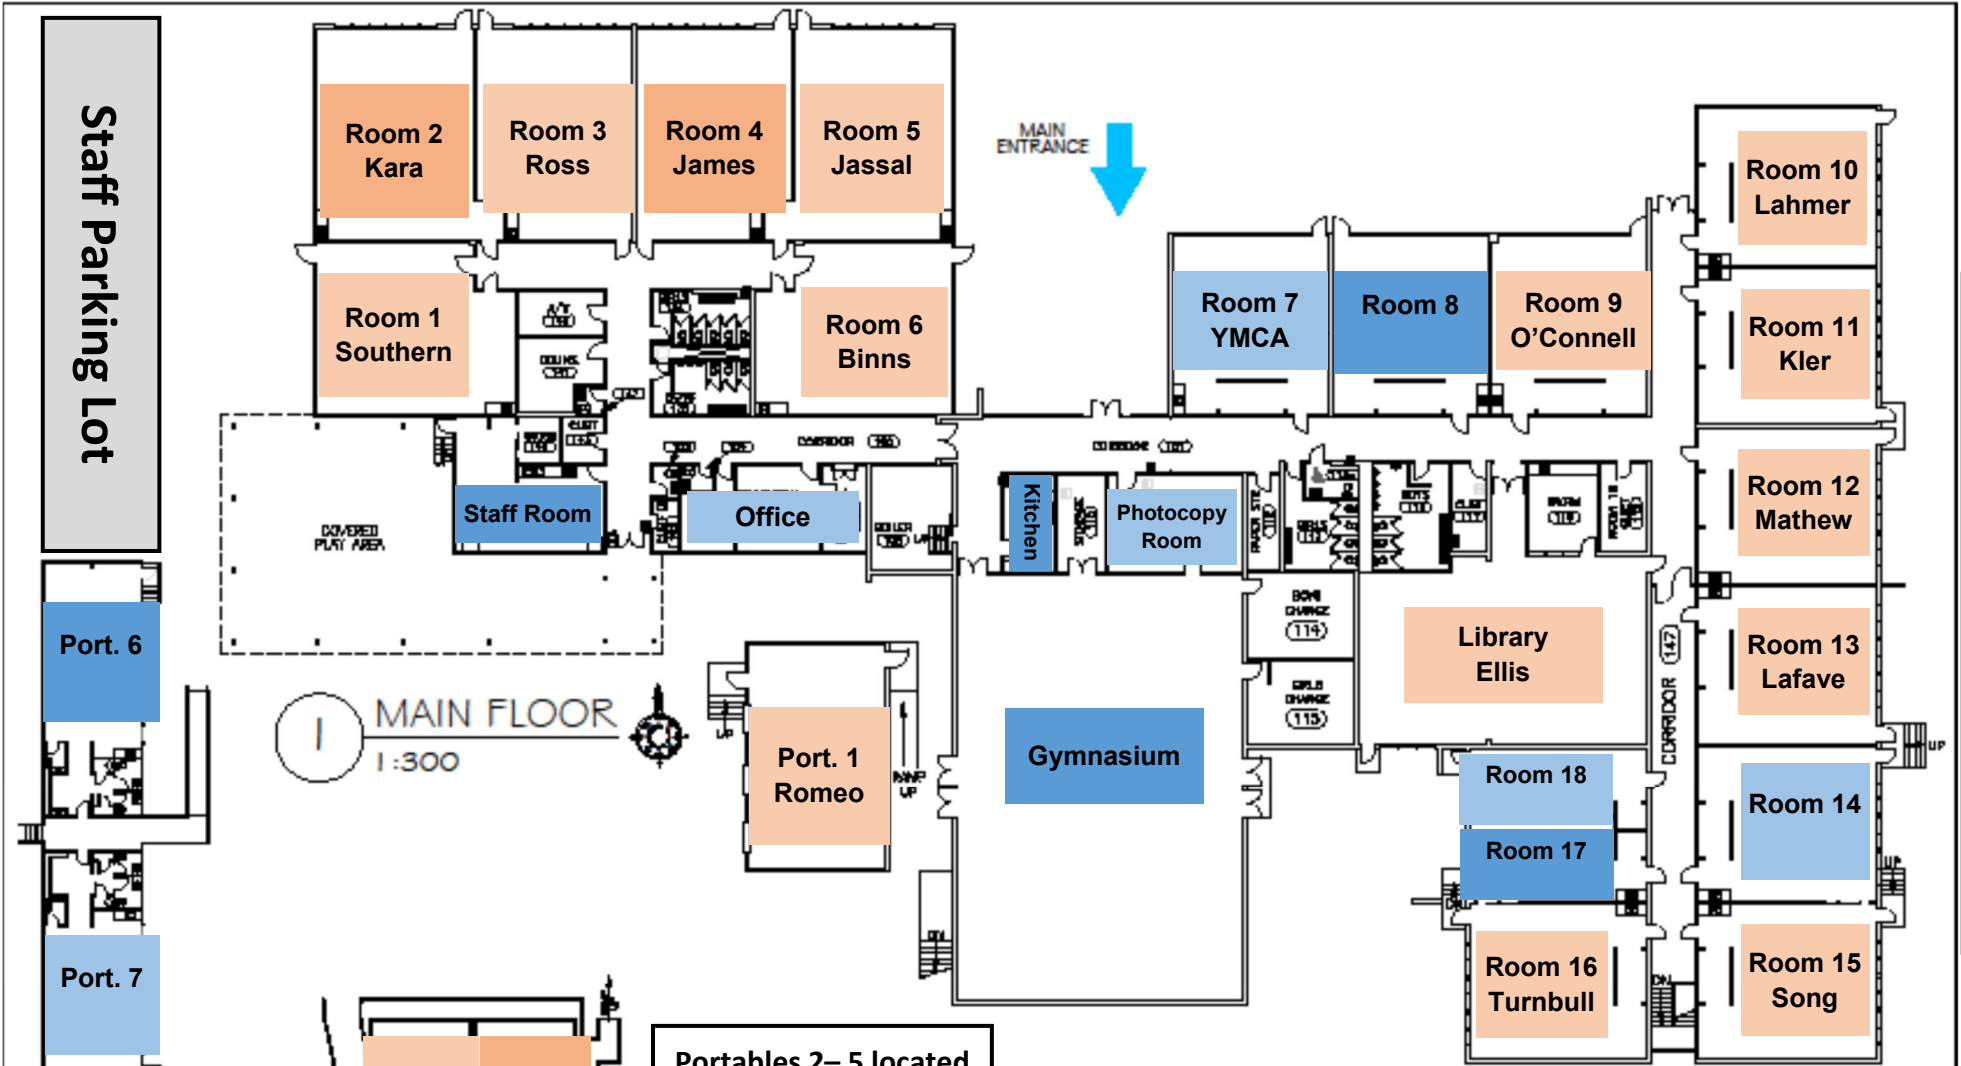

Erickson Drive

Staff Parking Lot

MAIN FLOOR
1:300

Bartlett Court

Portables 2- 5 located by Lougheed Mall

Cameron Elementary 2023 Summer Session Map

2 PORTABLES
1:400